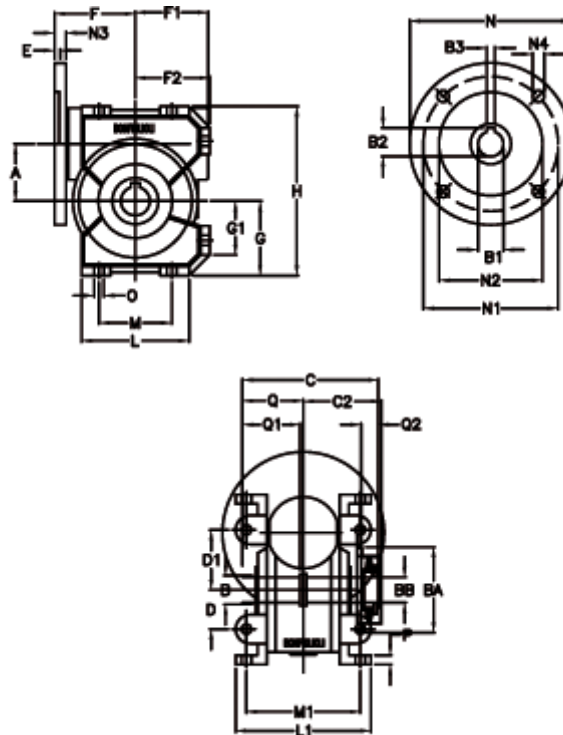

Data Sheet

Article number: 390204906002316
 Description: Worm Gear with Torque Limiter
 VF 49-L1-U-60 P63B14

Measures

a = 49.5	C2 = 63.5	g = 64.5	N = 90	Q1 = 41
B = 25	D = 34	G1 = 46.5	N1 = 75	Q2 = 15
B1 E7 = 11	D1 = 52	H = 146.5	N2 = 60	
B2 = 12.8	Description = VF 49U-xx-63B14	H1 = 110.5	N3 = 7.0	
B3 H9 = 4	E = 3.0	L = 93	N4 = 6.0	
BA = 63	F = 70	L1 = 117	O = 8.5	
BB H7 = 14	F1 = 63	m = 63	P = 8	
C = 105	F2 = 64.5	M1 = 98.5	Q = 51.0	